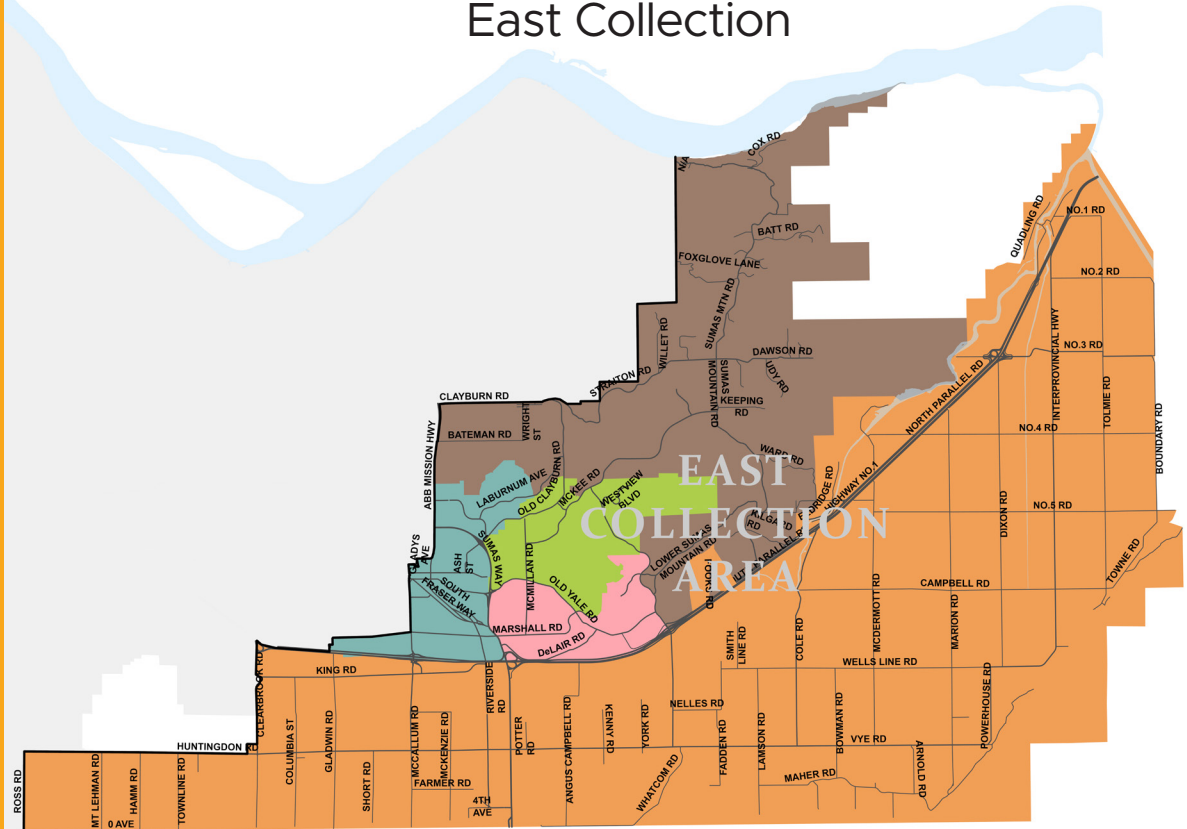

CITY OF ABBOTSFORD

2025 Collection Calendar:

East Collection

2025 COLLECTION CALENDAR:

East Collection

Find the coloured zone where your home is located.

Follow the colour-coded calendar for collection days.

○ **Garbage** is collected on days with a circle.

□ **Recycling** is collected on the days with a square.

Compostables are collected every week.

There is no collection on statutory holidays, identified by the gray boxes.

For inquiries:
604-864-5640
sortyourwaste@abbotsford.ca