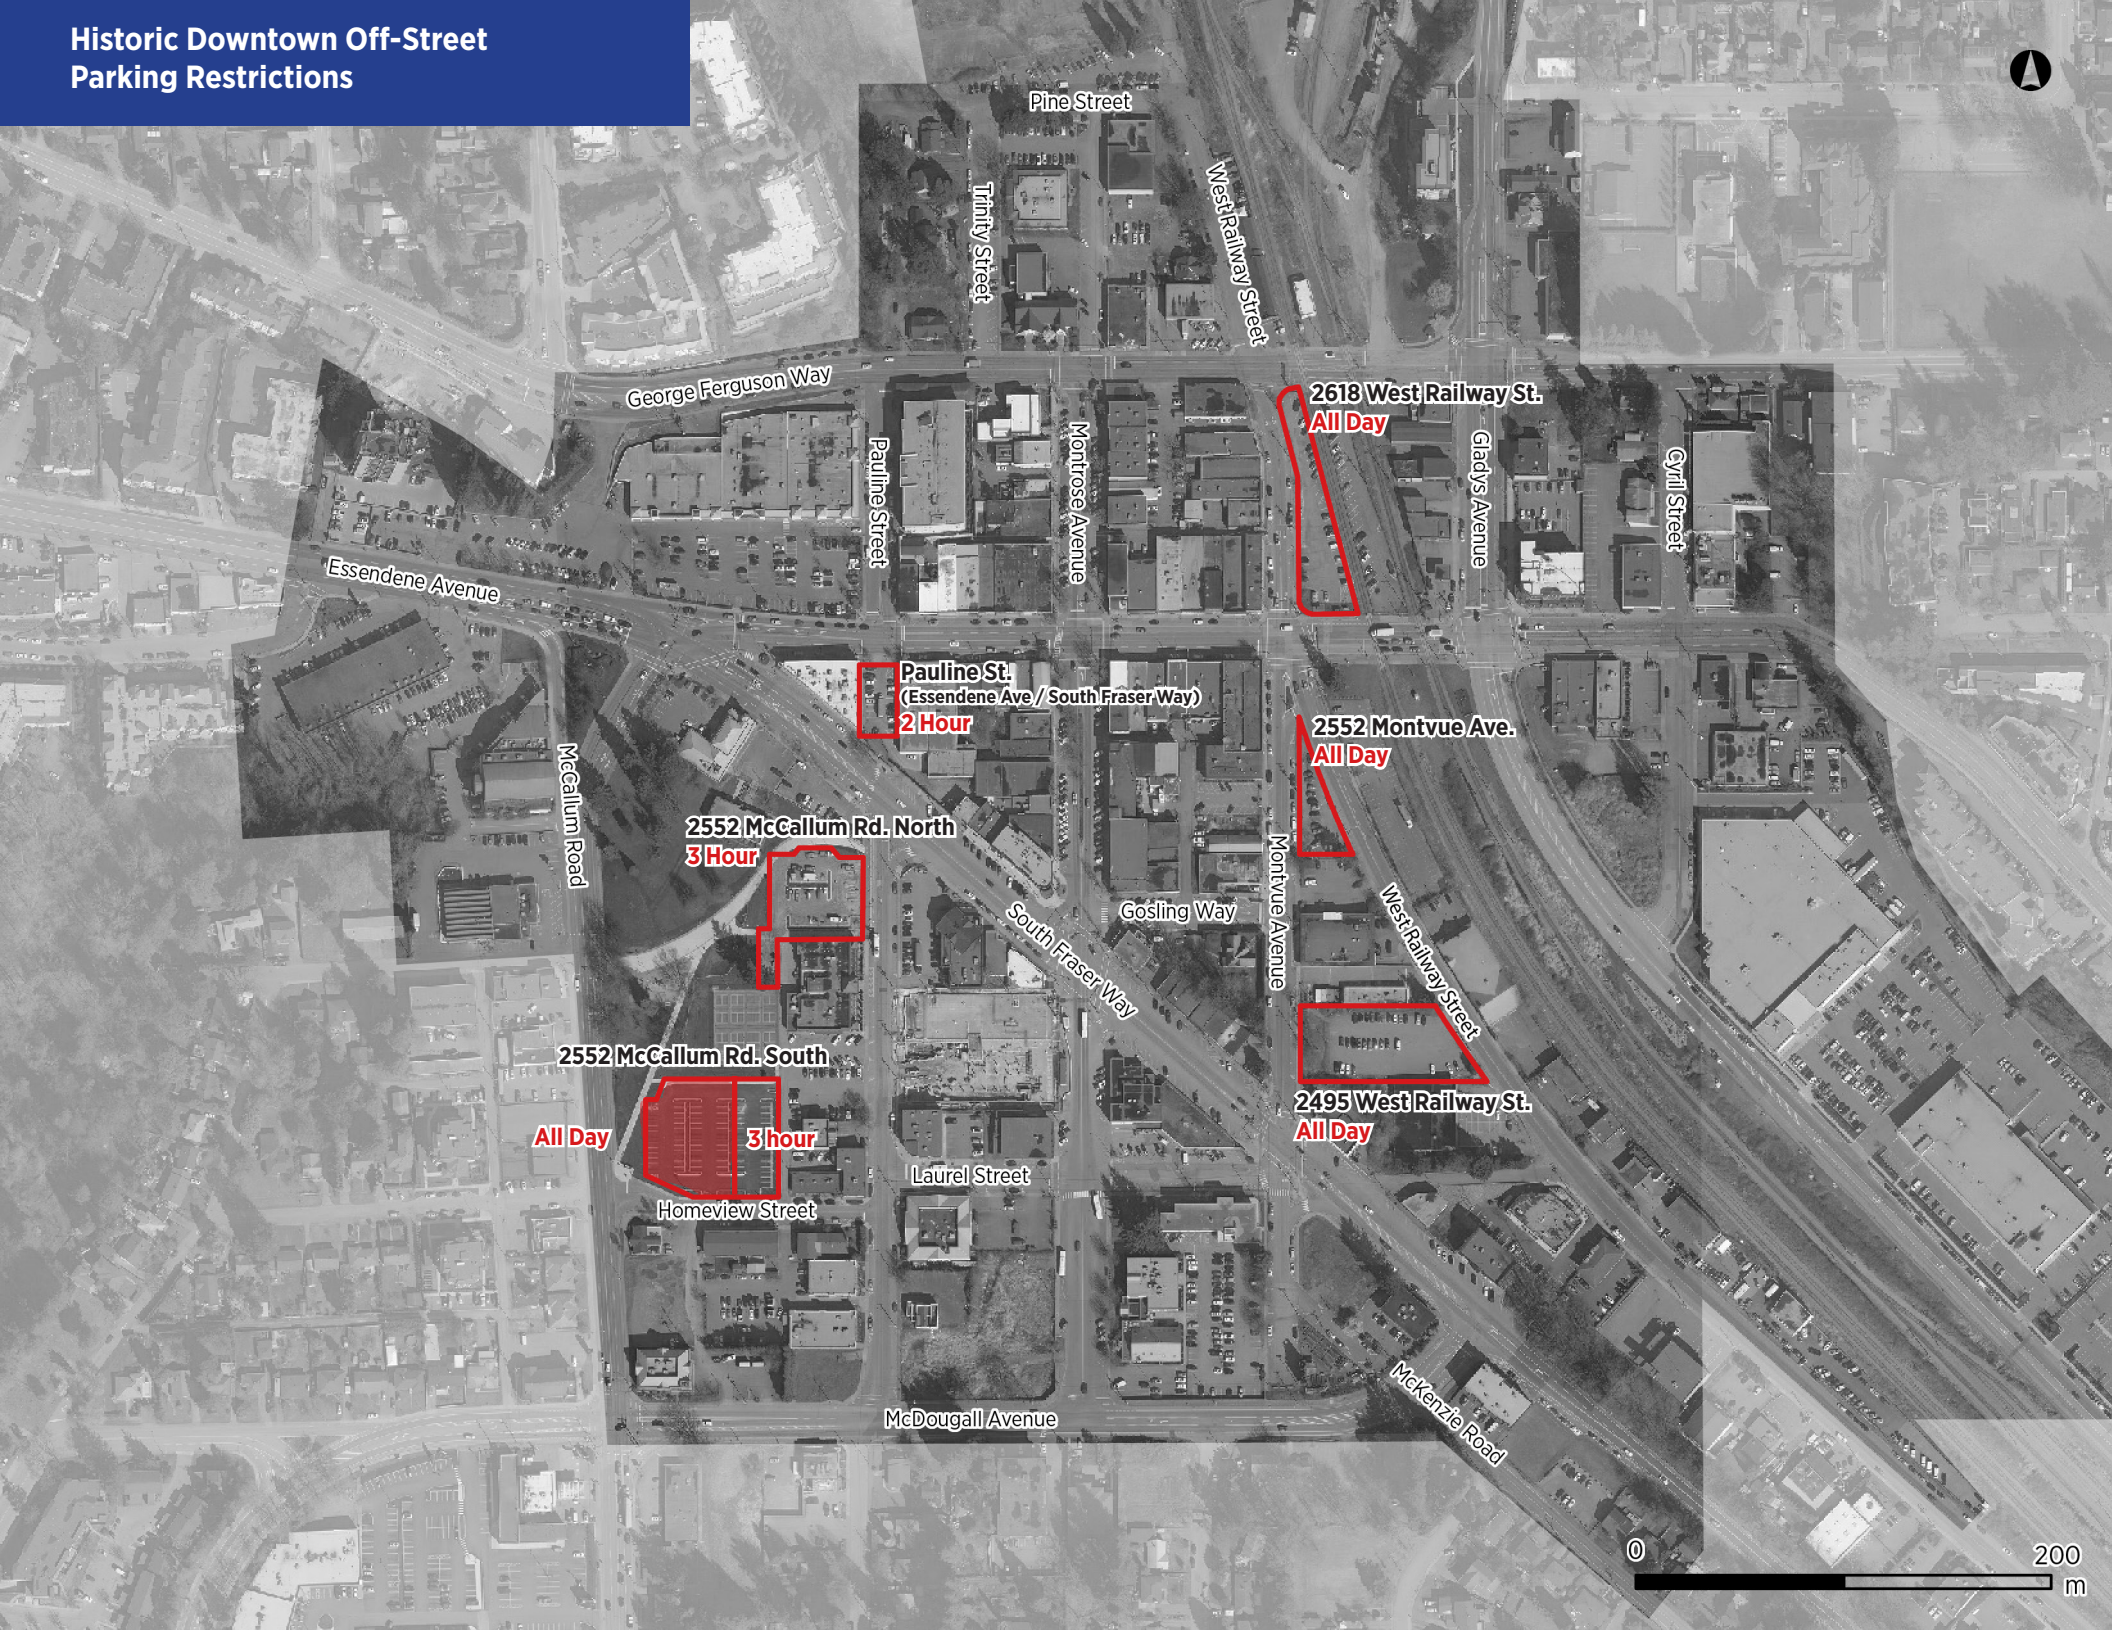

# Historic Downtown Off-Street Parking Restrictions

**2618 West Railway St.**  
**All Day**

**Pauline St.**  
(Essendene Ave / South Fraser Way)  
**2 Hour**

**2552 McCallum Rd. North**  
**3 Hour**

**2525 Montvue Ave.**  
**All Day**

**2552 McCallum Rd. South**  
**All Day**

**3 hour**

**2495 West Railway St.**  
**All Day**

0 200 m