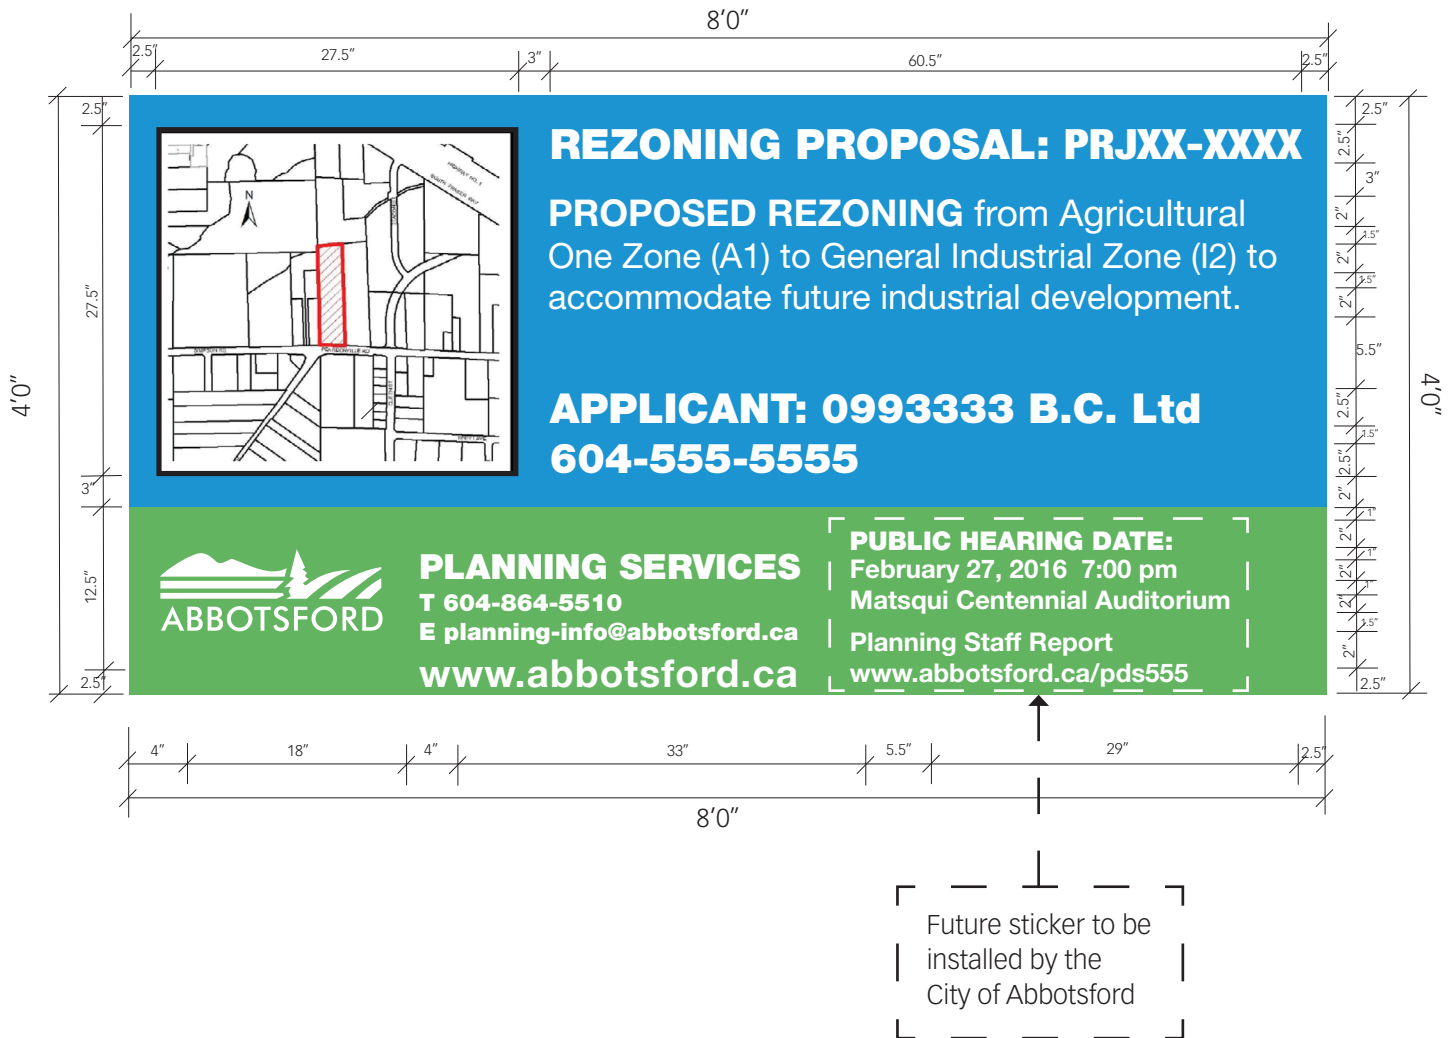

City of Abbotsford Development Project Sign Specifications: REZONING

City of Abbotsford Logo Use

- The City of Abbotsford's logo will always be placed in white, in its entirety, on all signs and appear in the bottom left corner of the sign.
- The logo is available for download at: www.abbotsford.ca/developmentsign

City of Abbotsford

Development Project Sign Specifications:

PUBLIC HEARING STICKER (to be installed by the City of Abbotsford)

Sign Sticker

H 1" margin

Helvetica Light Standard Black 151 pt

Helvetica Light Standard Bold 150 pt
Helvetica Light Standard Bold 130 pt